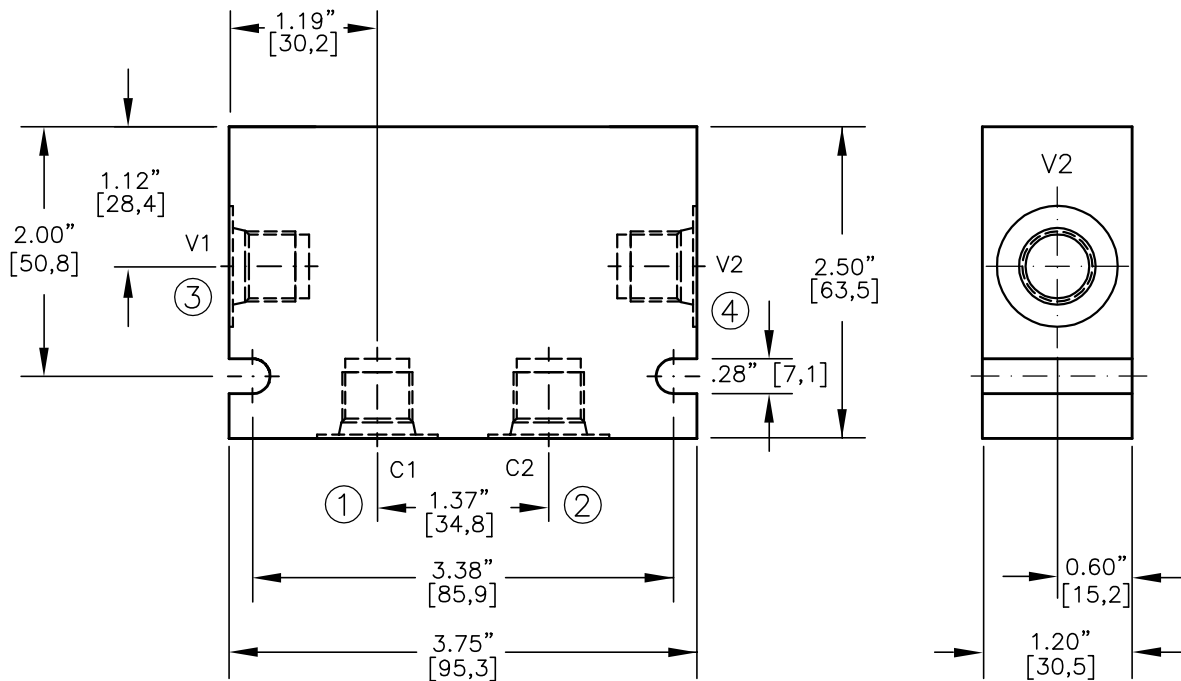

DUAL VALVE HOUSING, ALUMINUM OR STEEL

\* CONSULT FACTORY FOR HOUSINGS WITH NPTF PIPE THREADS

CODE	ALUMINUM HOUSING	CODE	STEEL HOUSING	PORT 1	PORT 2	PORT 3	PORT 4
3PA*	30430	3PS*	30434	3/8"-18 NPTF	3/8"-18 NPTF	3/8"-18 NPTF	3/8"-18 NPTF
3BA	30431	3BS	30435	G 3/8"-19 BSPP	G 3/8"-19 BSPP	G 3/8"-19 BSPP	G 3/8"-19 BSPP
6TA	30432	6TS	30437	SAE - 6	SAE - 6	SAE - 6	SAE - 6
8TA	30433	8TS	30438	SAE - 8	SAE - 8	SAE - 8	SAE - 8