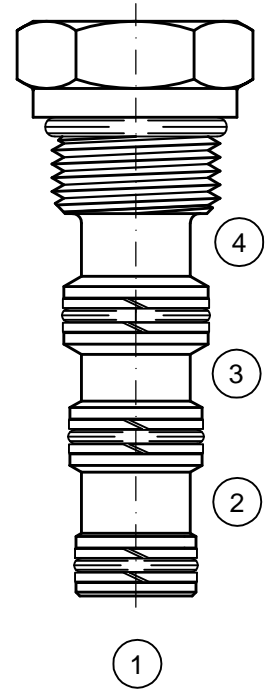

2-Way Cavity
Blocks Ports 1 & 2
CPLG-XX-X-20-000

2-1/2-Way Cavity
Blocks Ports 1, 2 & 3
CPLG-XX-X-25-XXX

3-Way Cavity
Blocks Ports 1, 2 & 3
CPLG-XX-X-30-XXX

4-Way Cavity
Blocks Ports 1, 2, 3 & 4
CPLG-XX-X-40-XXX

CPLG-XX-X-XX-XXX

BASIC

SIZE

- 04 = 7/16"-20 UNF
- 08 = 3/4"-16 UNF
- 10 = 7/8"-14 UNF
- 12 = 1 1/16"-12 UNF
- 16 = 1 5/16"-12 UNF

SEALS

- N = BUNA "N"
- V = VITON

TYPE

- 20 = 2-WAY
- 25 = 2½-WAY
- 30 = 3-WAY
- 40 = 4-WAY

X = BLOCKED; O = OPEN

	2-WAY		2½ & 3-WAY			4-WAY			
	1	2	1	2	3	1	2	3	4
000	X	X	X	X	X	X	X	X	X
012			O	O	X	O	O	X	X
013			O	X	O	O	X	O	X
014						O	X	X	O
023			X	O	O	X	O	O	X
024						X	O	X	O
034						X	X	O	O
123						O	O	O	X
124						O	O	X	O
134						O	X	O	O
234						X	O	O	O