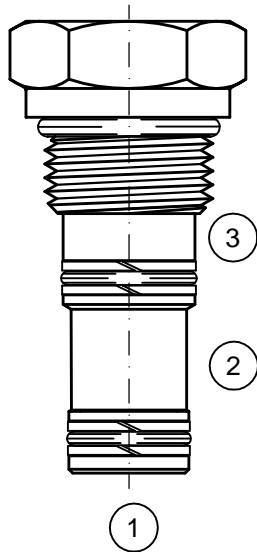

2-Way Cavity
Blocks Ports 1 & 2
CPLG-XX-X-20-000

2-1/2-Way Cavity
Blocks Ports 1, 2 & 3
CPLG-XX-X-25-XXX

3-Way Cavity
Blocks Ports 1, 2 & 3
CPLG-XX-X-30-XXX

4-Way Cavity
Blocks Ports 1, 2, 3 & 4
CPLG-XX-X-40-XXX

CPLG-XX-X-XX-XXX

BASIC

SIZE

- 04 = 7/16"-20 UNF
- 08 = 3/4"-16 UNF
- 10 = 7/8"-14 UNF
- 12 = 1 1/16"-12 UNF
- 16 = 1 5/16"-12 UNF

SEALS

- N = BUNA "N"
- V = VITON

TYPE

- 20 = 2-WAY
- 25 = 2½-WAY
- 30 = 3-WAY
- 40 = 4-WAY

X = BLOCKED; O = OPEN

	2-WAY		2½ & 3-WAY			4-WAY			
	1	2	1	2	3	1	2	3	4
000	X	X	X	X	X	X	X	X	X
012			O	O	X	O	O	X	X
013			O	X	O	O	X	O	X
014						O	X	X	O
023			X	O	O	X	O	O	X
024						X	O	X	O
034						X	X	O	O
123						O	O	O	X
124						O	O	X	O
134						O	X	O	O
234						X	O	O	O