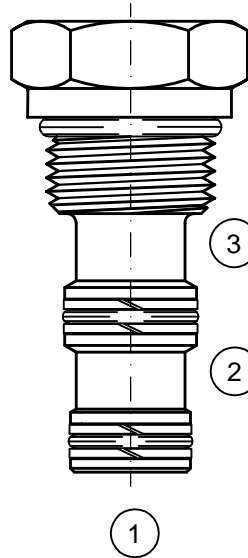

2-Way Cavity
Blocks Ports 1 & 2
CPLG-XX-X-20-000

2-1/2-Way Cavity
Blocks Ports 1, 2 & 3
CPLG-XX-X-25-XXX

3-Way Cavity
Blocks Ports 1, 2 & 3
CPLG-XX-X-30-XXX

4-Way Cavity
Blocks Ports 1, 2, 3 & 4
CPLG-XX-X-40-XXX

CPLG-XX-X-XX-XXX

BASIC

SIZE

- 04 = 7/16"-20 UNF
- 08 = 3/4"-16 UNF
- 10 = 7/8"-14 UNF
- 12 = 1 1/16"-12 UNF
- 16 = 1 5/16"-12 UNF

SEALS

- N = BUNA "N"
- V = VITON

TYPE

- 20 = 2-WAY
- 25 = 2½-WAY
- 30 = 3-WAY
- 40 = 4-WAY

X = BLOCKED; O = OPEN

	2-WAY		2½ & 3-WAY			4-WAY			
	1	2	1	2	3	1	2	3	4
000	X	X	X	X	X	X	X	X	X
012			O	O	X	O	O	X	X
013			O	X	O	O	X	O	X
014						O	X	X	O
023			X	O	O	X	O	O	X
024						X	O	X	O
034						X	X	O	O
123						O	O	O	X
124						O	O	X	O
134						O	X	O	O
234						X	O	O	O