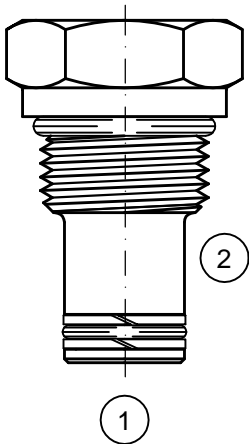

2-Way Cavity
Blocks Ports 1 & 2
CPLG-XX-X-20-000

2-1/2-Way Cavity
Blocks Ports 1, 2 & 3
CPLG-XX-X-25-XXX

3-Way Cavity
Blocks Ports 1, 2 & 3
CPLG-XX-X-30-XXX

4-Way Cavity
Blocks Ports 1, 2, 3 & 4
CPLG-XX-X-40-XXX

CPLG-XX-X-XX-XXX

BASIC

SIZE

- 04 = 7/16"-20 UNF
- 08 = 3/4"-16 UNF
- 10 = 7/8"-14 UNF
- 12 = 1 1/16"-12 UNF
- 16 = 1 5/16"-12 UNF

SEALS

- N = BUNA "N"
- V = VITON

TYPE

- 20 = 2-WAY
- 25 = 2½-WAY
- 30 = 3-WAY
- 40 = 4-WAY

X = BLOCKED; O = OPEN

	2-WAY		2½ & 3-WAY			4-WAY			
	1	2	1	2	3	1	2	3	4
000	X	X	X	X	X	X	X	X	X
012			O	O	X	O	O	X	X
013			O	X	O	O	X	O	X
014						O	X	X	O
023			X	O	O	X	O	O	X
024						X	O	X	O
034						X	X	O	O
123						O	O	O	X
124						O	O	X	O
134						O	X	O	O
234						X	O	O	O